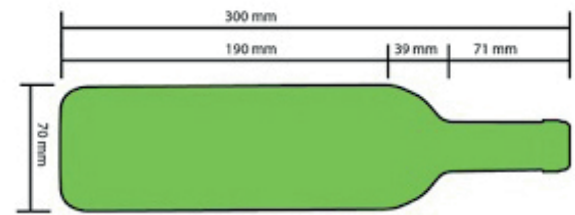

BOTTLE LOADING PLAN

DUNAVOX

DAU-9

Standard 750mL Bordeaux bottle