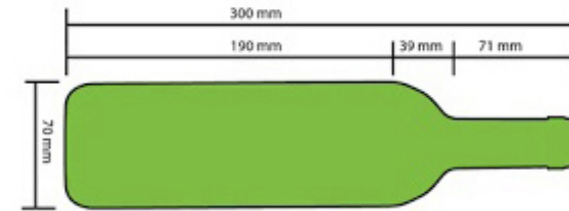

# BOTTLE LOADING PLAN

### DAU-32.78

Standard 750mL Bordeaux bottle