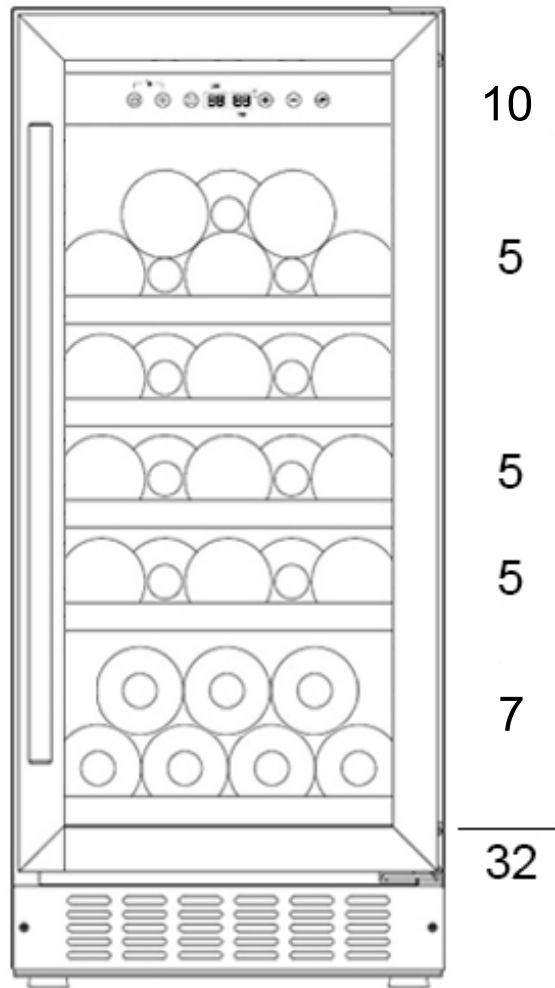

# BOTTLE LOADING PLAN

### DAU-32.78

Standard 750mL Bordeaux bottle